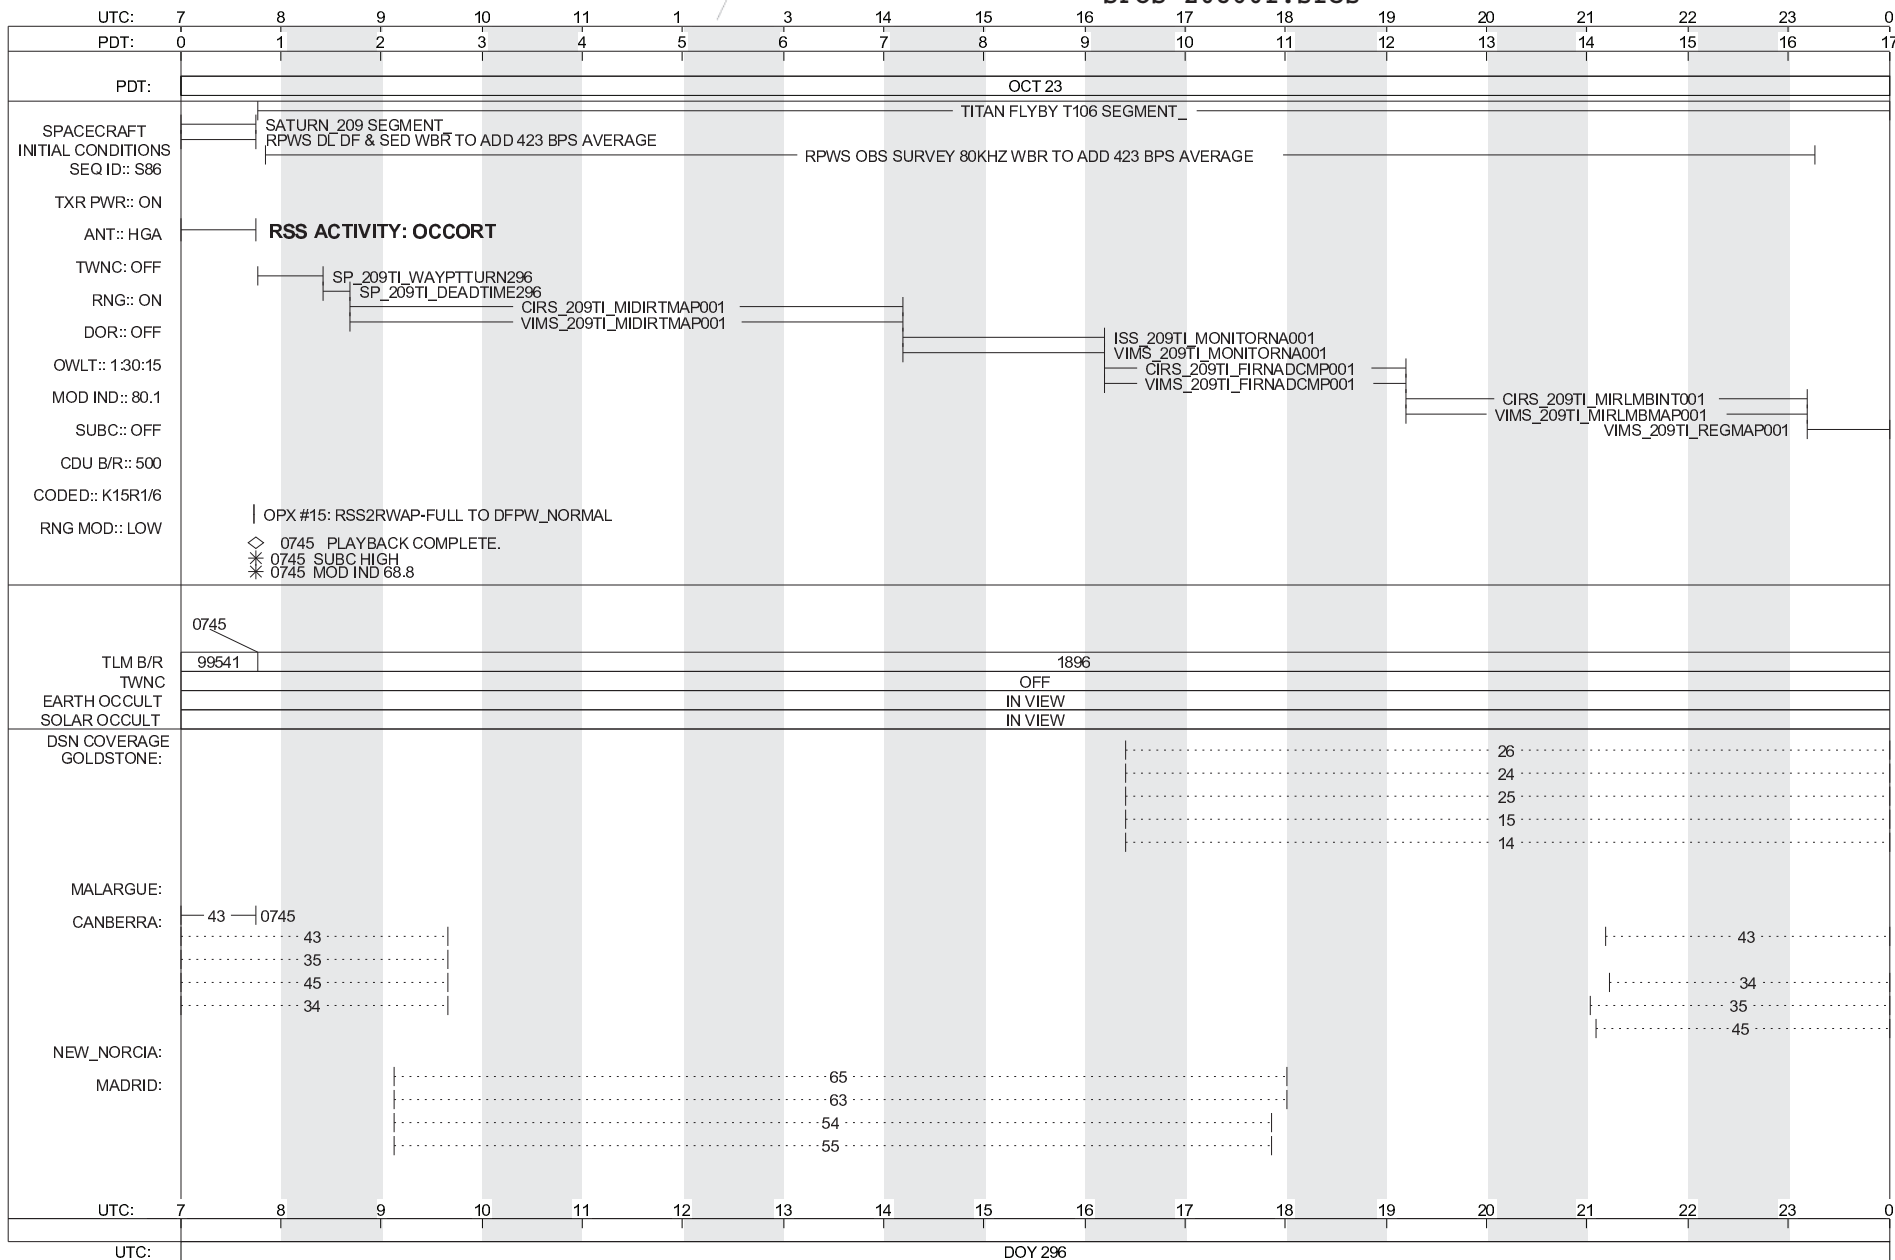

THURSDAY 296

OCTOBER 23, 2014 - OCTOBER 24, 2014

CASSINI SFOS

SOE z0860f.soe
SFOS z0860f.sfos

ISSUE DATE: 09/23/14

FRIDAY 297

OCTOBER 24, 2014 - OCTOBER 24, 2014

CASSINI SFOS

SOE z0860f.soe
SFOS z0860f.sfos

ISSUE DATE: 09/23/14

FRIDAY 297-298

OCTOBER 24, 2014 - OCTOBER 25, 2014

CASSINI SFOS

SOE z0860f.soe
SFOS z0860f.sfos

ISSUE DATE: 09/23/14